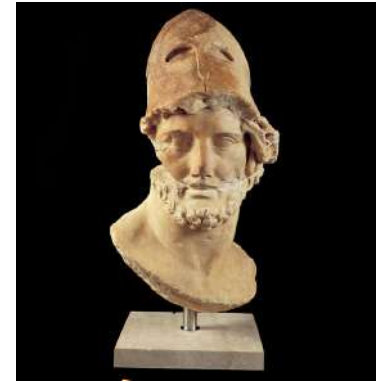

Media Number: 02706753
Italy; Lazio; Rome; Palazzo Massimo alle Terme; inv. 74037. All. Front view beard man helmet head strategist face, from Via Cassia. State of preservation: