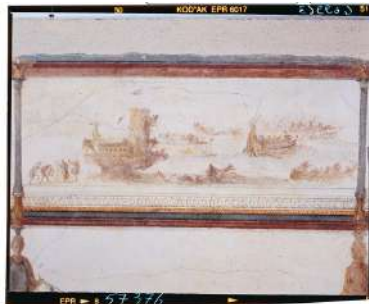

Media Number: 02890404

Italy; Lazio; Rome; Museo Nazionale Romano. Roman copy bronze group Attalus I king of Pergam Galata commits suicide with wife sword marble

Media Number: 04183620
Italy, Lazio, Rome, Museo Nazionale Romano - Palazzo Massimo alle Terme. Whole artwork view. Marble relief with a theatre scene.